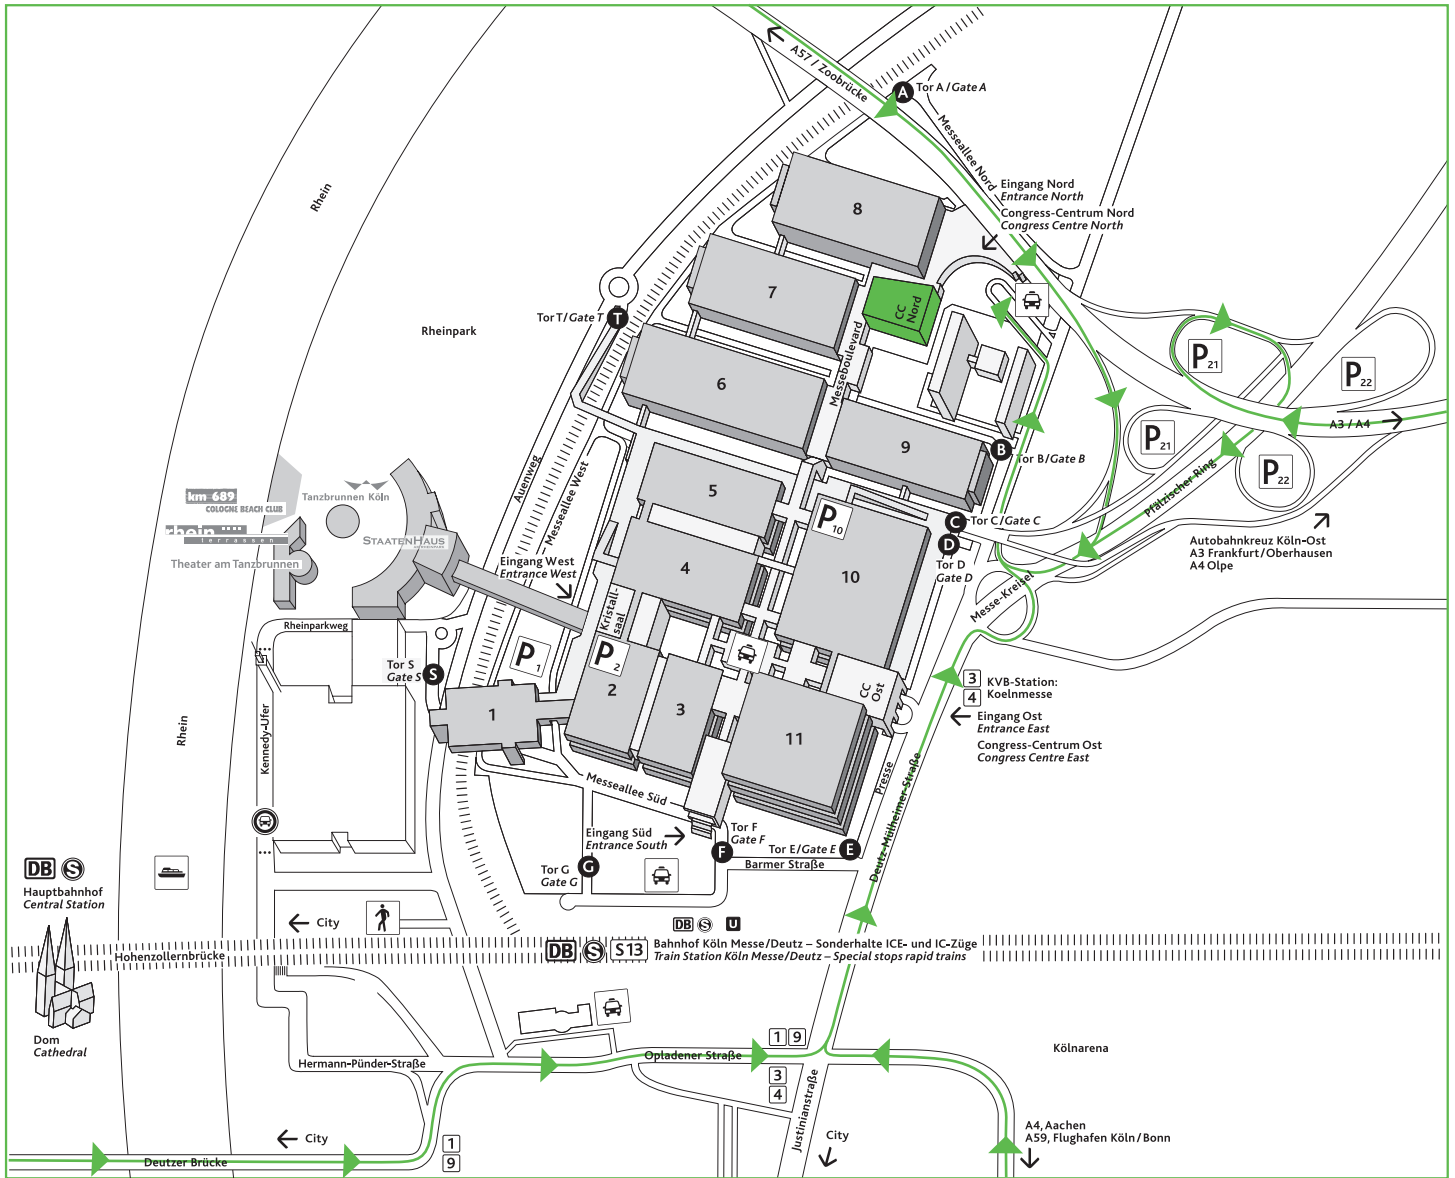

NORD

# Congress-Centrum Koelnmesse

Fußweg  
Pedestrian route

Taxi

Parkplatz  
Parking

Fähre: City/Hbf  
Ferry: City/Central Station

S-Bahn  
Suburban railway

Bahnhof  
Train Station

U-Bahn  
Subway